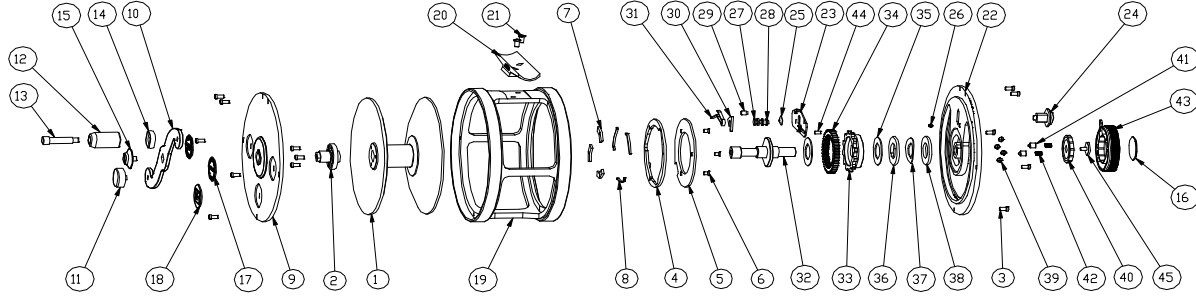

**PARTS LIST FOR HARDY LIGHT SALMON 8/9 / SALMON 10/11**

No.	Description	Q'ty	SAP	
			LIGHT SALMON 8/9	SALMON 10/11
1	DRUM	1	1418872	1418873
2	DRIVING PLATE	1		1419281
3	SCREW	13		1333848
4	SELECTOR RING	1		1418891
5	SELECTOR RING COVER PLATE	1		1419282
6	SELECTOR RING COVER PLATE SCREW	3		1334391
7	DOG	3		1332588
8	DOG SPRING	3		1332589
9	HANDLEBAR SIDE PLATE	1	1418880	1418881
10	HANDLEBAR	1	1329121	1329123
11	COUNTER BALANCE	1		1334499
12	HANDLE KNOB	1		1410485
13	HANDLE WIRE	1		1334238
14	HANDLE CUP	1		1332775
15	HANDLE BAR SCREW	1		1334500
16	NAME BADGE	2	1418889	1418890
17	REELMAKER BADGE	1		1418666
18	CASTLE & FLY BADGE	1		1418665
19	FRAME	1	1418884	1418885
20	REELBACK	1		1333542
21	REELBACK SCREW	2		1333855
22	REGULATOR SIDE PLATE	1	1418876	1418877
23	OPTIONAL CHECK PLATE	1		1332558
24	OPTIONAL CHECK BUTTON	1		1418887
25	TONGUE STUD WASHER	1		1333853
26	3/32" STAINLESS STEEL BALL	1		1333916
27	TONGUE STUD	1		1418893
28	SPRING STUD	1		1418894
29	STOP STUD	1		1418895
30	TONGUE	1		1333846
31	CHECK SPRING	1		1333568
32	SPINDLE	1		1418896
33	CLUTCH BODY	1		1418897
34	CHECK WHEEL	1		1334282
35	RULON PAD	2		1334394
36	KEYED WASHER	1		1334396
37	WAVE SPRING	1		1334397
38	PUSH PLATE	1		1334420
39	1/8" STAINLESS STEEL BALL	4		1333860
40	REGULATOR BUTTON INSERT	1		1418898
41	DETENT PLUNGER	2		1418899
42	PLUNGER SPRING	2		1334457
43	REGULATOR BUTTON	1		1418888
44	SPINDLE DOWEL PIN	1		1333844
45	STOP SCREW	1		1333847

Reel Part Numbers: CASCAPEDIA LIGHT SALMON 8/9: 1420676  
 CASCAPEDIA SALMON 10/11: 1420677